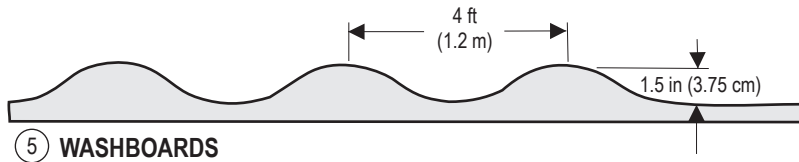

CUTAWAY VIEWS

Not to Scale

GVW = 80,000 lbs (36,364 kgs)