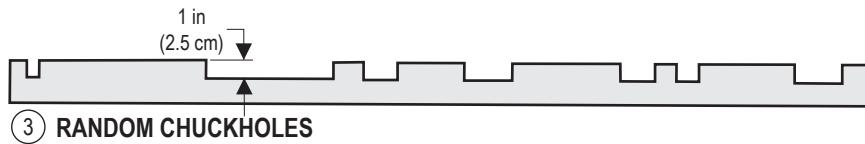

CUTAWAY VIEWS

Not to Scale

GVW = 80,000 lbs (36,364 kgs)