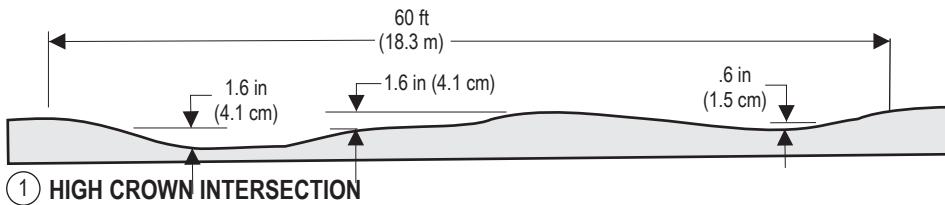

CUTAWAY VIEWS

Not to Scale

GVW = 80,000 lbs (36,364 kgs)