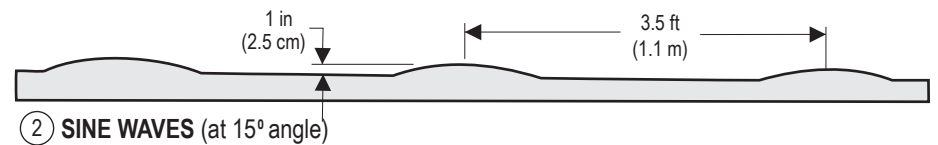

CUTAWAY VIEWS

Not to Scale

GVW = 80,000 lbs (36,364 kgs)