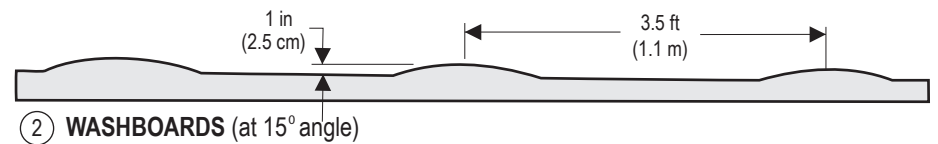

CUTAWAY VIEWS

Not to Scale

GVW = 80,000 lbs (36,364 kgs)