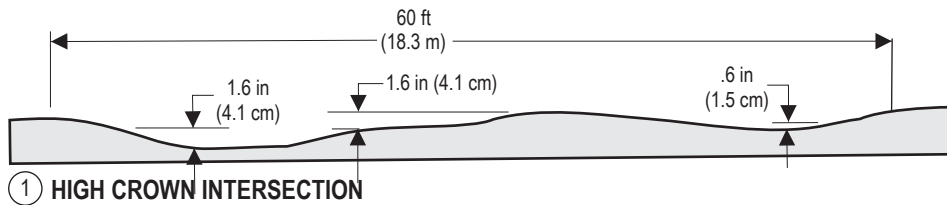

CUTAWAY VIEWS

Not to Scale

GVW = 80,000 lbs (36,364 kgs)