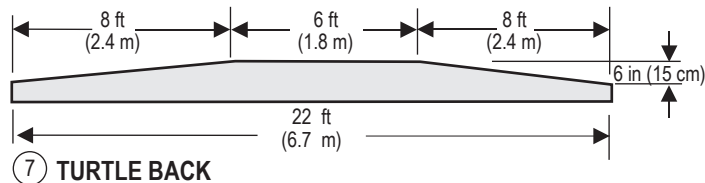

CUTAWAY VIEWS

Not to Scale

GVW = 80,000 lbs (36,364 kgs)