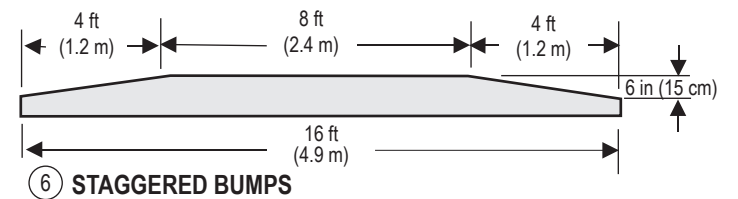

CUTAWAY VIEWS

Not to Scale

GVW = 80,000 lbs (36,364 kgs)