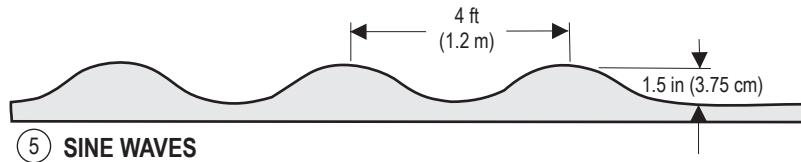

CUTAWAY VIEWS

Not to Scale

GVW = 80,000 lbs (36,364 kgs)